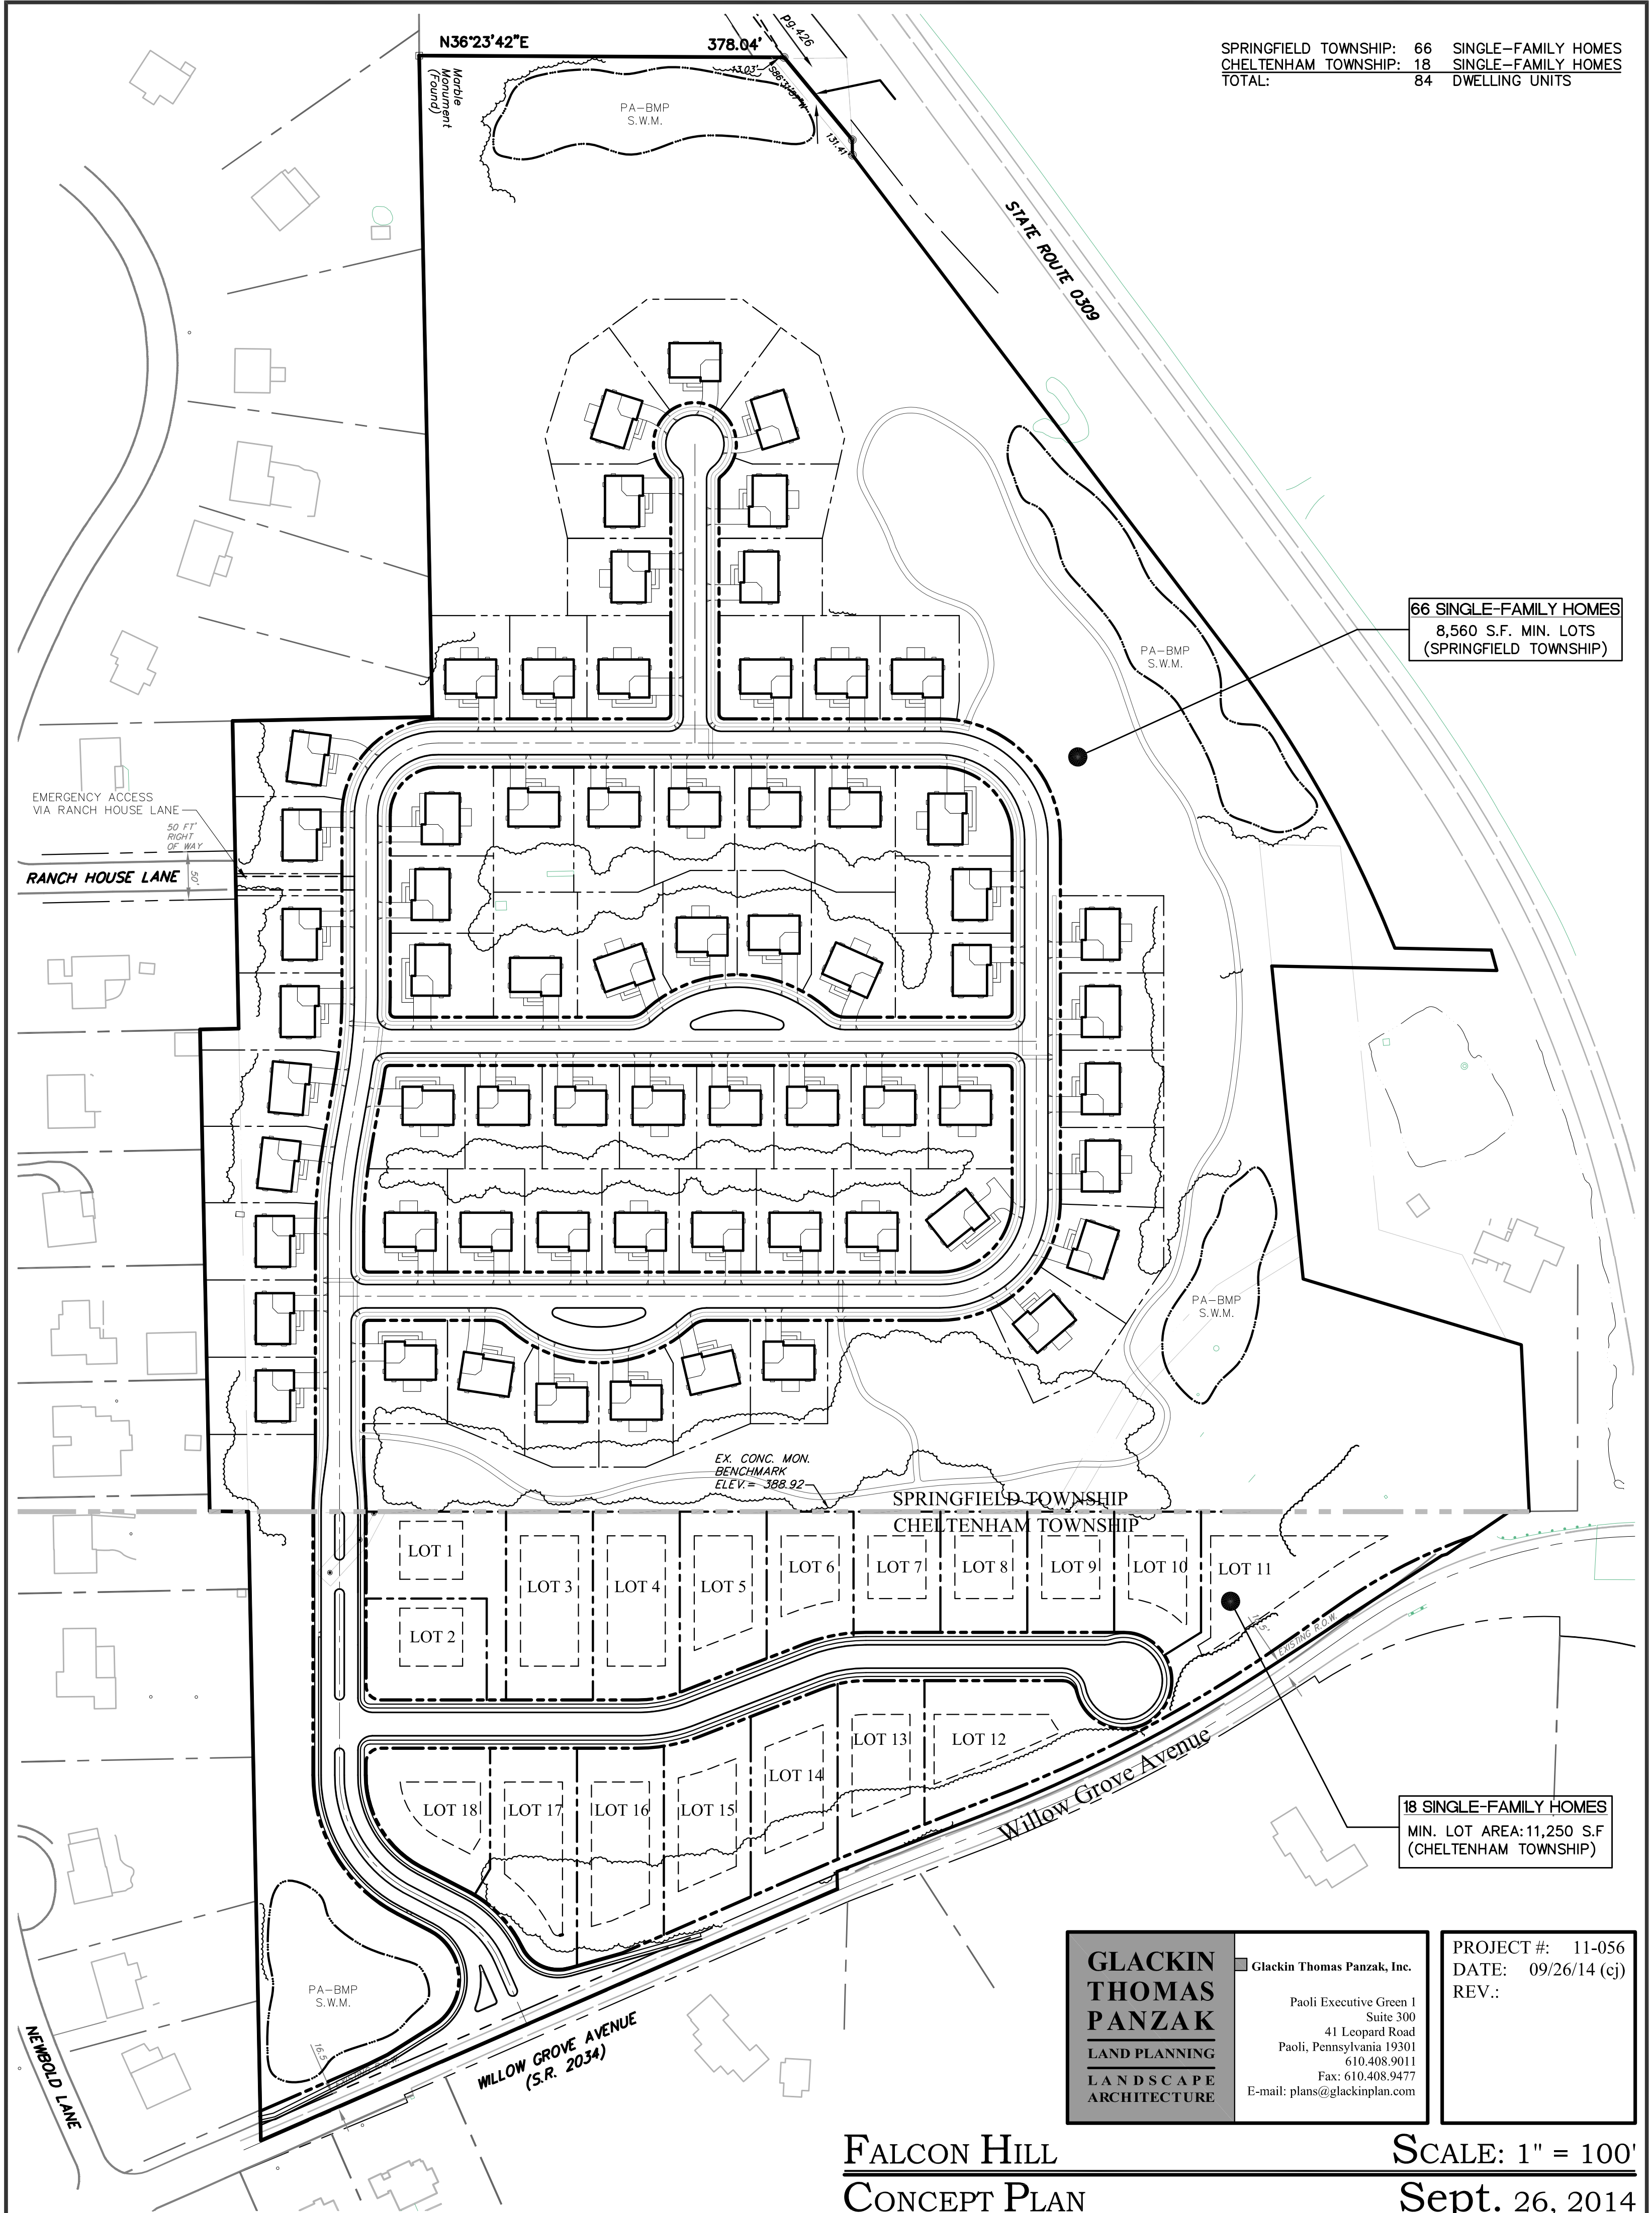

SPRINGFIELD TOWNSHIP: 66 SINGLE-FAMILY HOMES
 CHELTENHAM TOWNSHIP: 18 SINGLE-FAMILY HOMES
 TOTAL: 84 DWELLING UNITS

66 SINGLE-FAMILY HOMES
 8,560 S.F. MIN. LOTS
 (SPRINGFIELD TOWNSHIP)

18 SINGLE-FAMILY HOMES
 MIN. LOT AREA: 11,250 S.F.
 (CHELTENHAM TOWNSHIP)

GLACKIN THOMAS PANZAK
 LAND PLANNING
 LANDSCAPE ARCHITECTURE

Glackin Thomas Panzak, Inc.
 Paoli Executive Green I
 Suite 300
 41 Leopard Road
 Paoli, Pennsylvania 19301
 610.408.9011
 Fax: 610.408.9477
 E-mail: plans@glackinplan.com

PROJECT #: 11-056
 DATE: 09/26/14 (cj)
 REV.:

**FALCON HILL
 CONCEPT PLAN**

**SCALE: 1" = 100'
 Sept. 26, 2014**

J:\Jobs-2011\11-056 Hansen Laverock\GTP\CADD\Sketch Plans\11-056 sketch plan 9-26-14.dwg, SHT01, 9/26/2014 3:11:46 PM