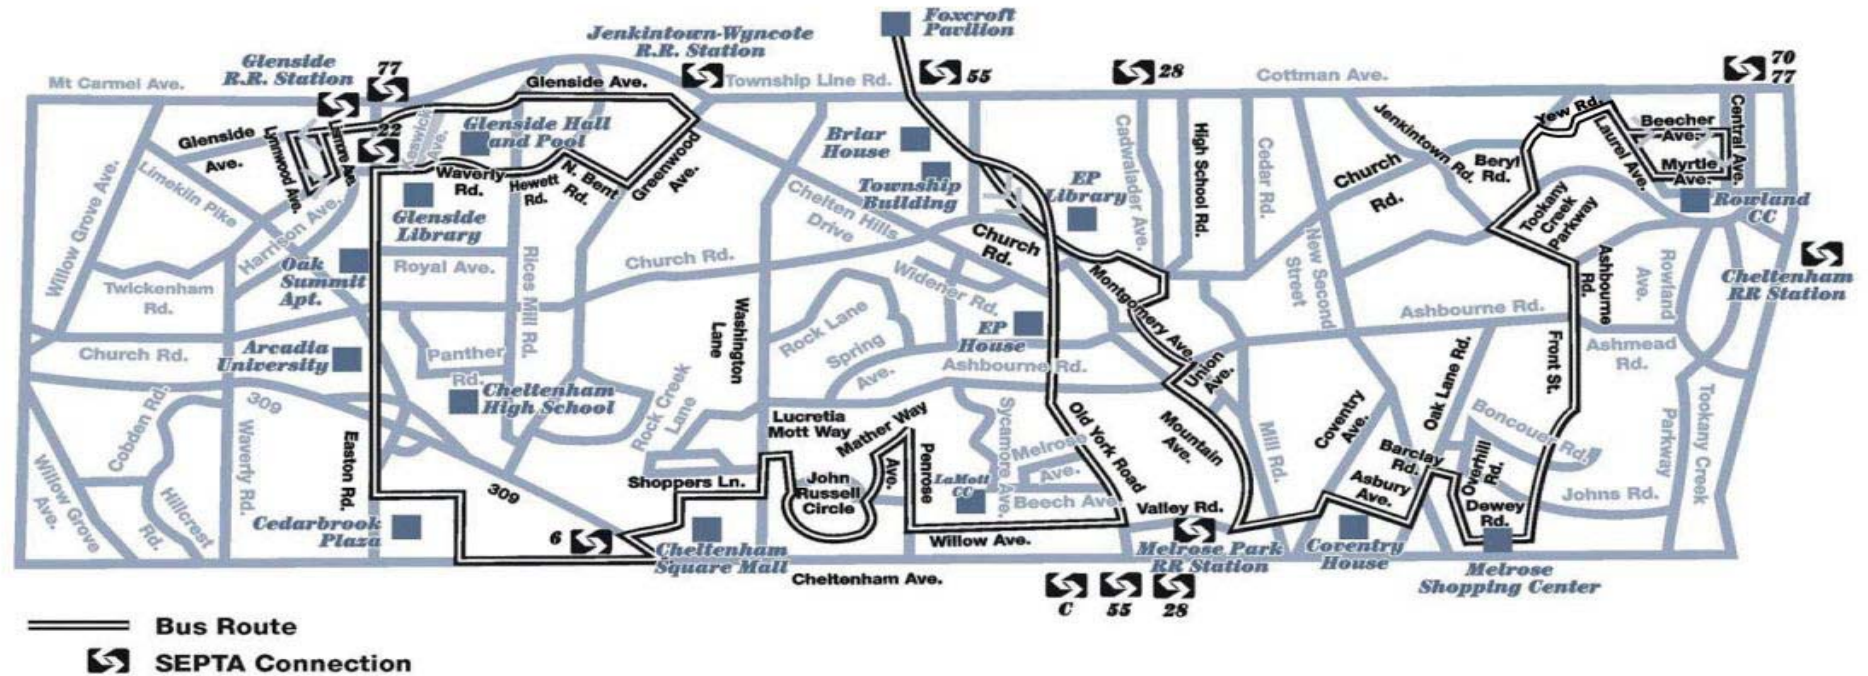

The Cheltenham Township Board of Commissioners is pleased to provide convenient transportation to popular local destinations, such as our community centers, libraries, shopping centers, train stations and more, via the Cheltenham Transit Bus.

Hours of Operation

Tuesdays * Thursdays * Saturdays

9:00 a.m. to 6:00 p.m.

Note: Watch cable television Channel 42 for service cancellation notices due to winter weather or equipment failure. On Saturdays, call 215-887-1000 for a recorded message.

Holidays without Service

- New Year's Day
- Memorial Day
- Independence Day
- Labor Day
- Thanksgiving Day
- Christmas Day

Fares

FREE transportation for:

- Residents over age 62 but under age 65, with a Township Transit Identification (I.D.) card.
- Passengers over age 65 with a PennDOT I.D. card or a Medicare card. A second proof of age may be required by the driver along with the Medicare card.
- Residents under age 62 who have permanent disabilities, with a Township Transit I.D. card.
- Children under 51 inches tall.

Both Township and PennDOT I.D. cards may be obtained at the Township Administration Building with proof of age or disability.

Ten-Trip Tickets - $10

One-way trips are just $1 for passengers using a Ten-Trip Ticket. The $10 tickets may be purchased on the Cheltenham Transit Bus (exact change required) or at the Township Administration Building.

Single One-Way Trip - $4, exact fare required.

Funds for the operation of the Cheltenham Transit Bus are provided by Cheltenham Township, Montgomery County and the Pennsylvania Department of Transportation (PennDOT).